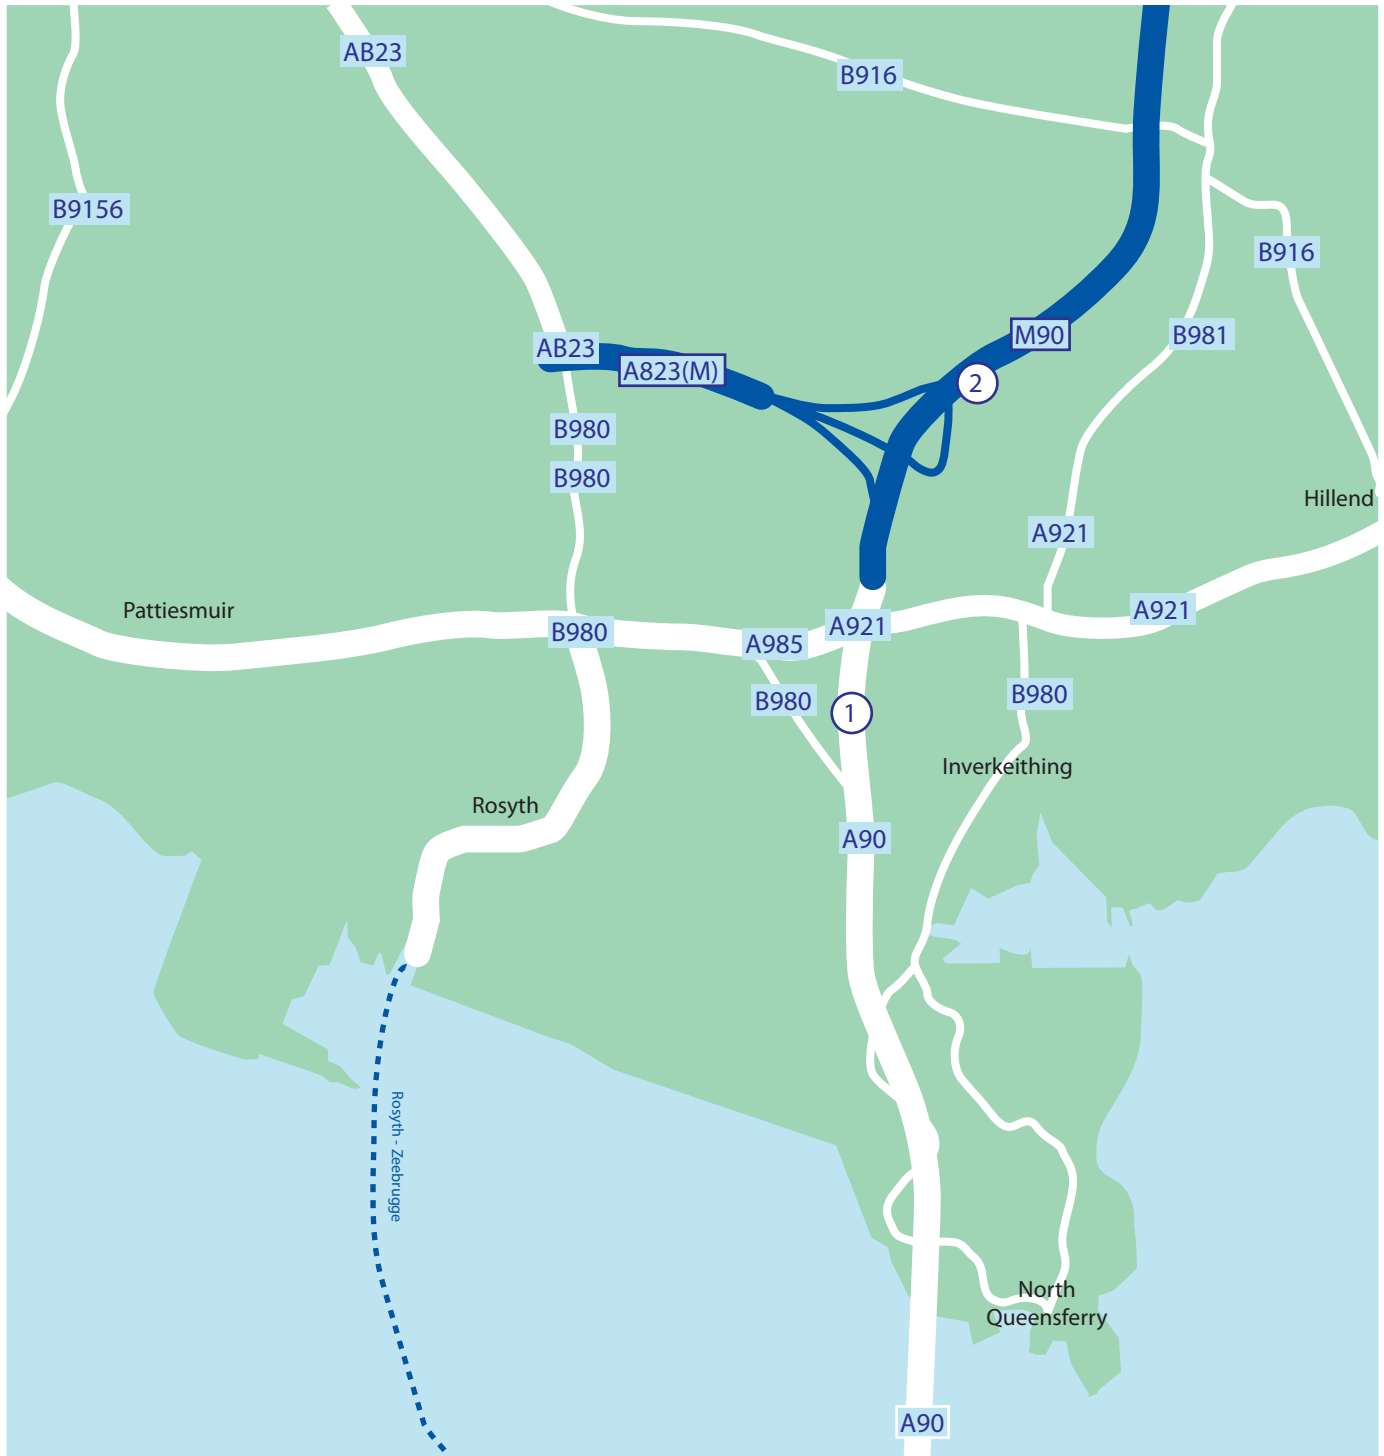

ROSYTH TERMINAL DIRECTIONAL MAP

Passenger Booking Centre

UK: +44 (0) 844 499 0007
Outside UK: +44 208 127 8303
Opening Times:
Mon-Fri: 08:00 - 18:00

The Terminal Building, Port of Rosyth,
Fife, KY11 2XP Scotland