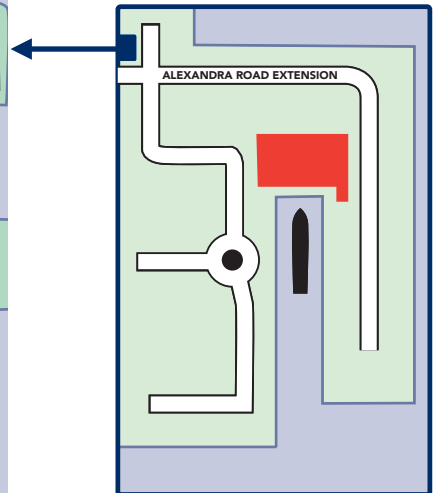

DFDS SEAWAYS

DUBLIN TERMINAL DIRECTIONAL MAP

Follow signs for
Terminal 1 only

Passenger Booking Centre

Northern Ireland and GB Tel: +44 (0)871 230 0330

Republic of Ireland Tel: +353 (0)1 819 2999

Opening Times
Mon-Fri: 08:00 - 18:00
Saturday: 09:00 - 17:00