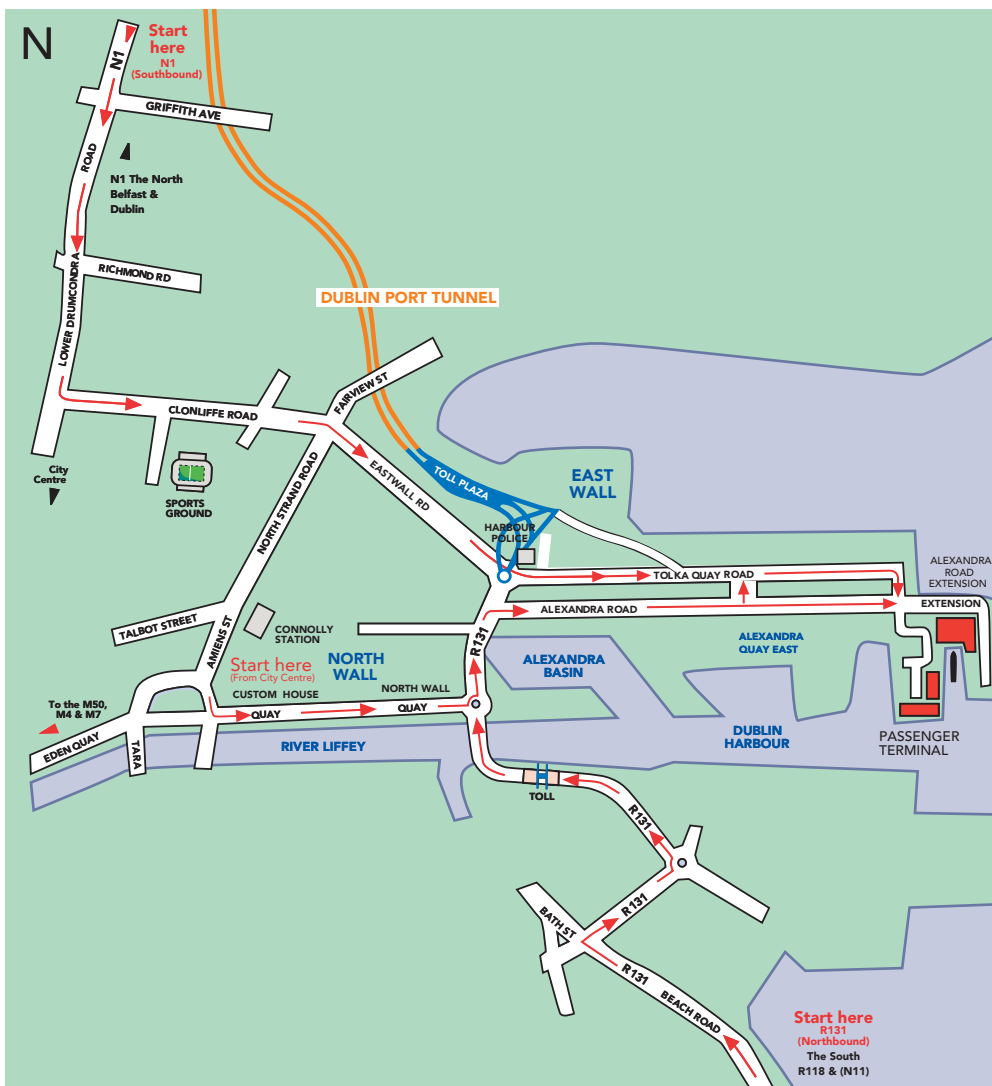

DFDS SEAWAYS

DUBLIN TERMINAL DIRECTIONAL MAP

Follow signs for
Terminal 1 only

Passenger Booking Centre

Northern Ireland and GB Tel: +44 (0)871 230 0330

Republic of Ireland Tel: +353 (0)1 819 2999

Opening Times
Mon-Fri: 08:00 - 18:00
Saturday: 09:00 - 17:00

DFDS Seaways

Alexandra Road Extension,
Dublin Port, Dublin, Ireland

Tel: +353 (0)1 819 2955
Fax: +353 (0)1 819 2941