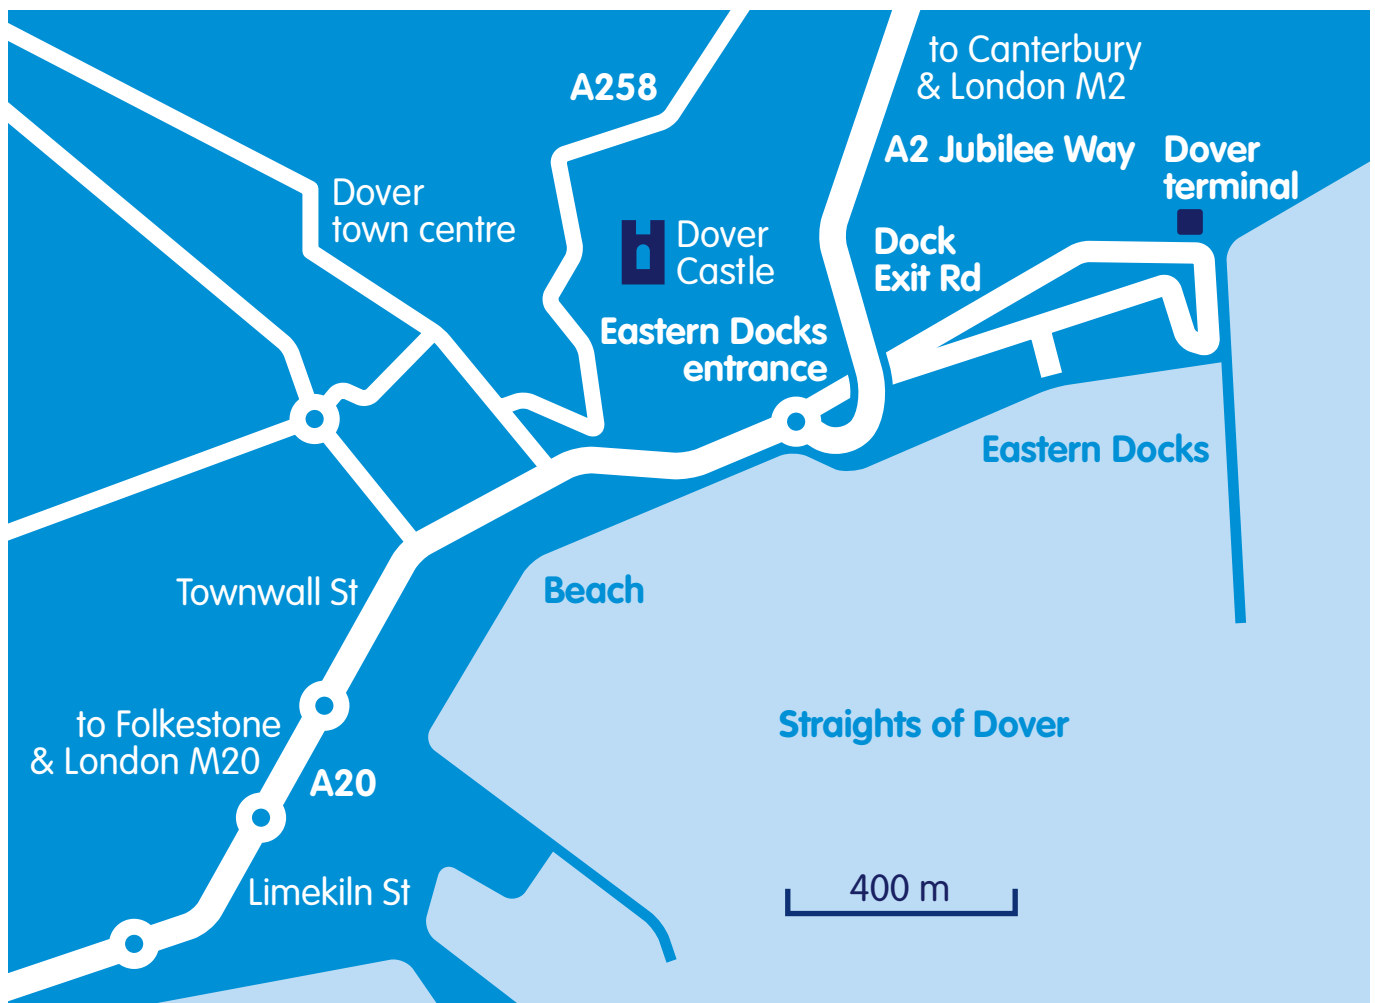

Dover terminal

Directional map

Directions to Dover Terminal (GPS: 51°07.588N 001°19.624E)

- Follow the signs to Dover Eastern Docks, then follow the Norfolkline signs to the check-in booth.

Passenger Booking Centre

Tel: +44 0844 847 5007 (08.00 - 20.00 hours)

+44 208 127 8303 (at all other times)

email: doverpax@norfolklane.com

Norfolkline

Norfolk House

Eastern Docks

Dover, Kent CT16 1JA

Tel: +44 (0) 870 870 10 20